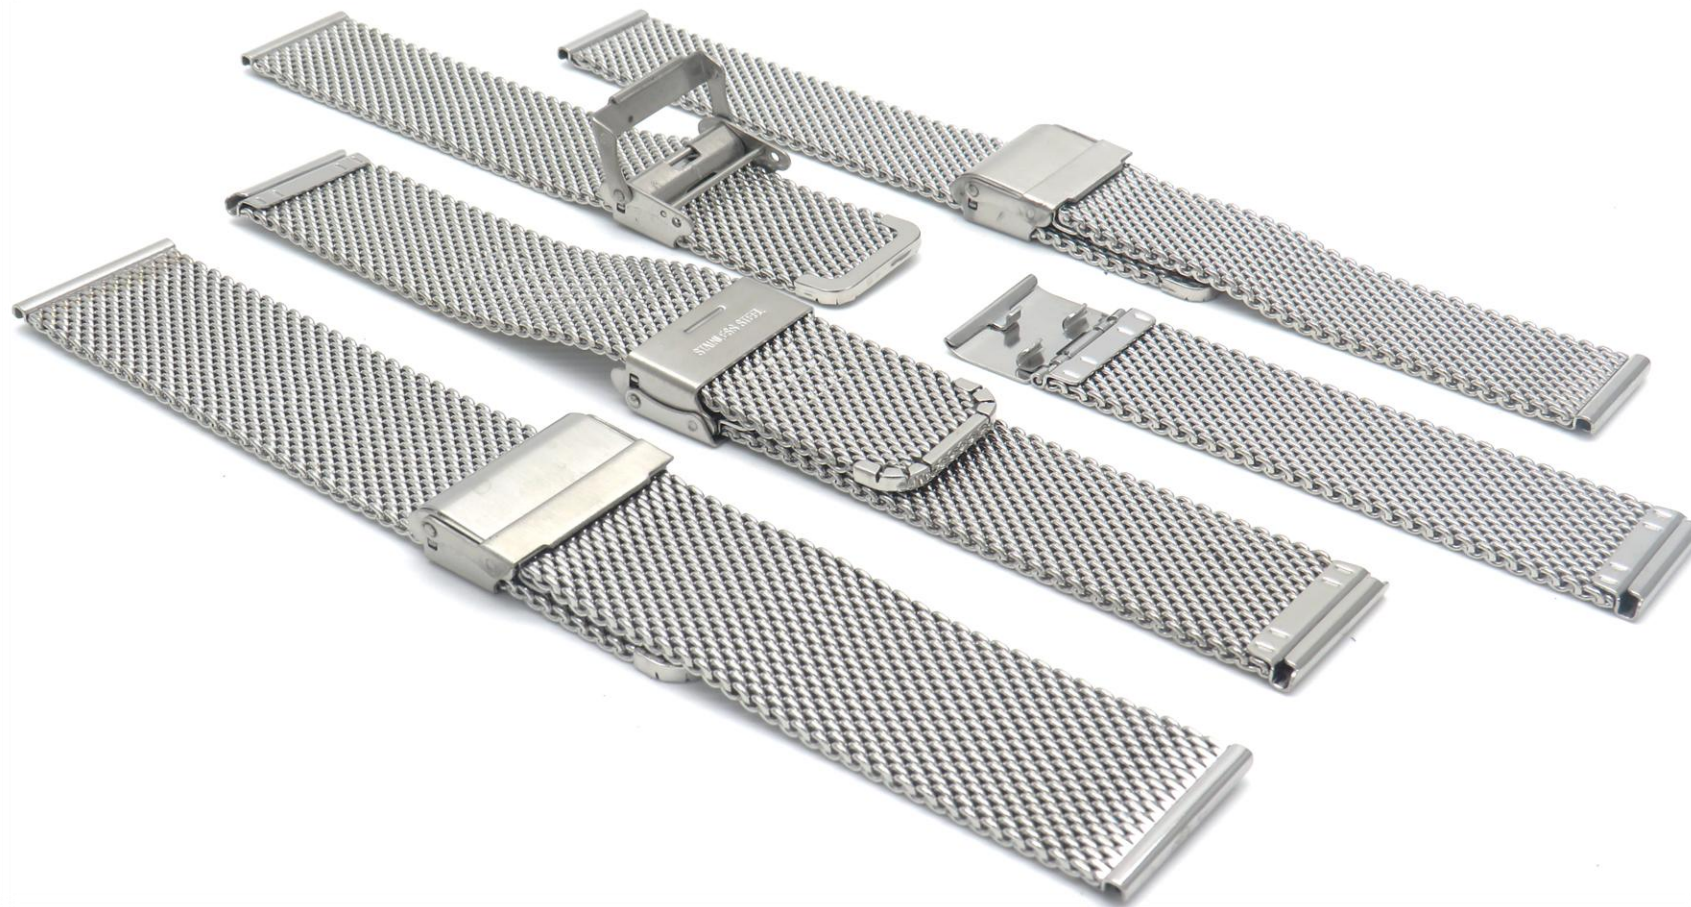

PUMALLAC-12/14/16/18/20/22/24MM
PULSO MALLA PLATEADO