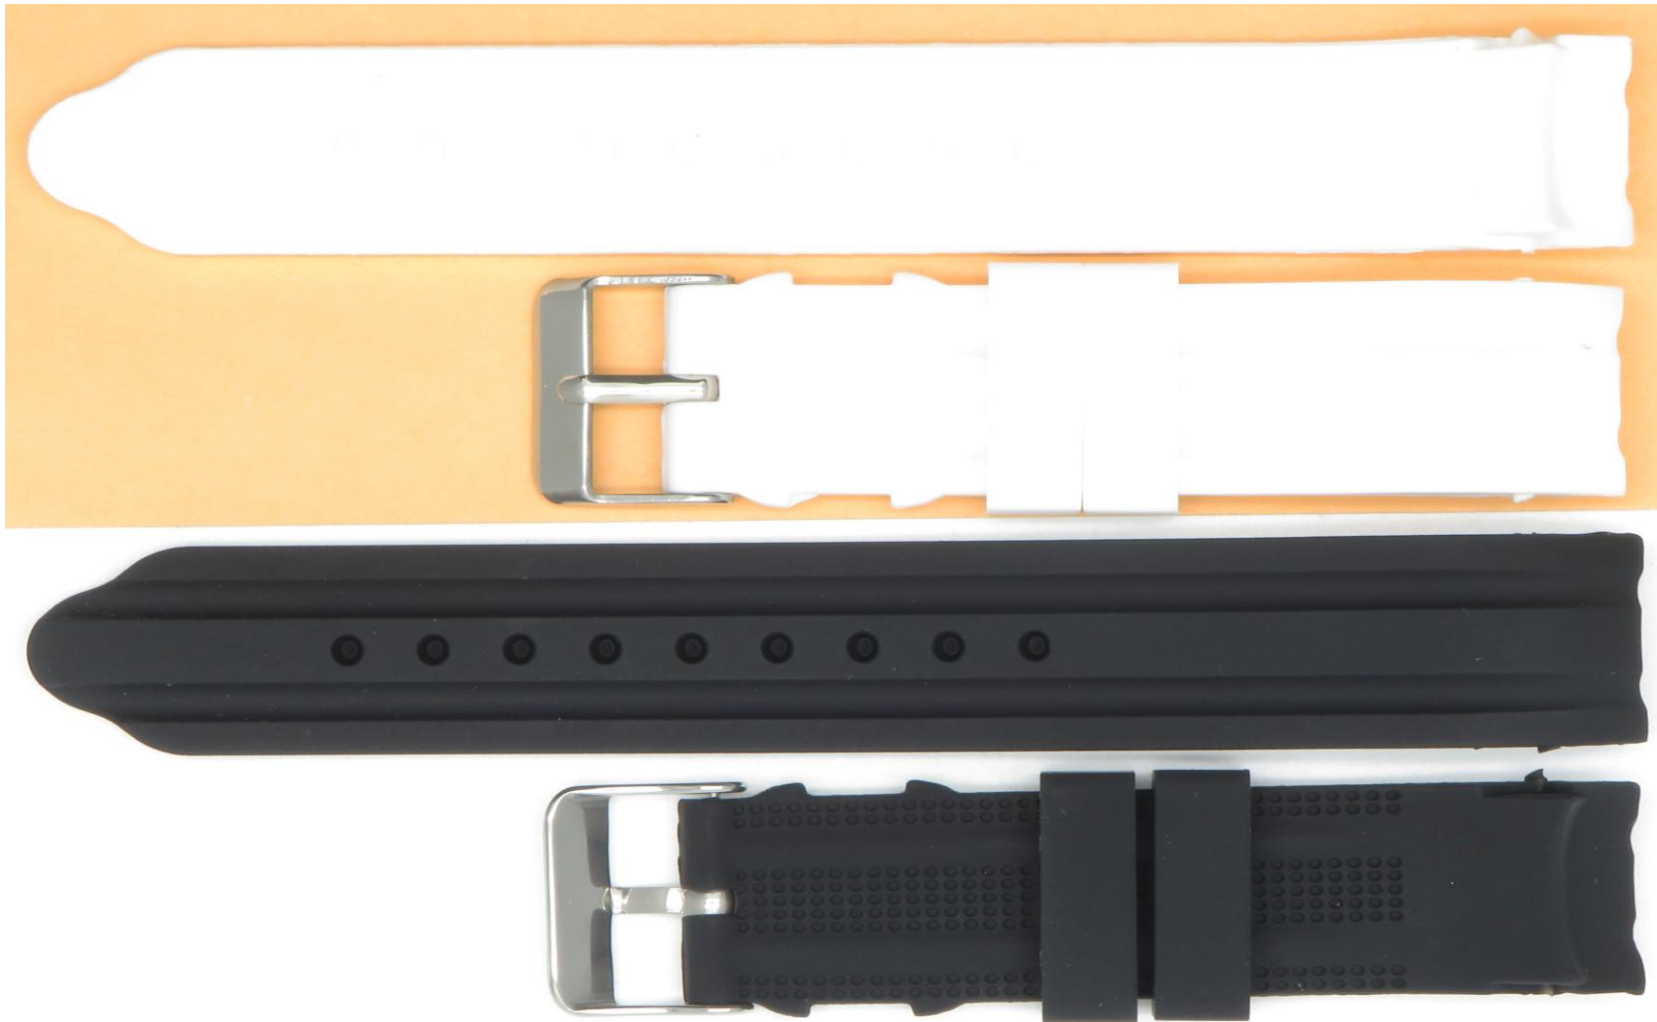

PUSI/J8051-18 AL 24NG/BC

PULSO SILICONA **TERMINAL LUNA COLOR NEGRO Y BLANCO
18MM, 20MM, 22MM, 24MM**