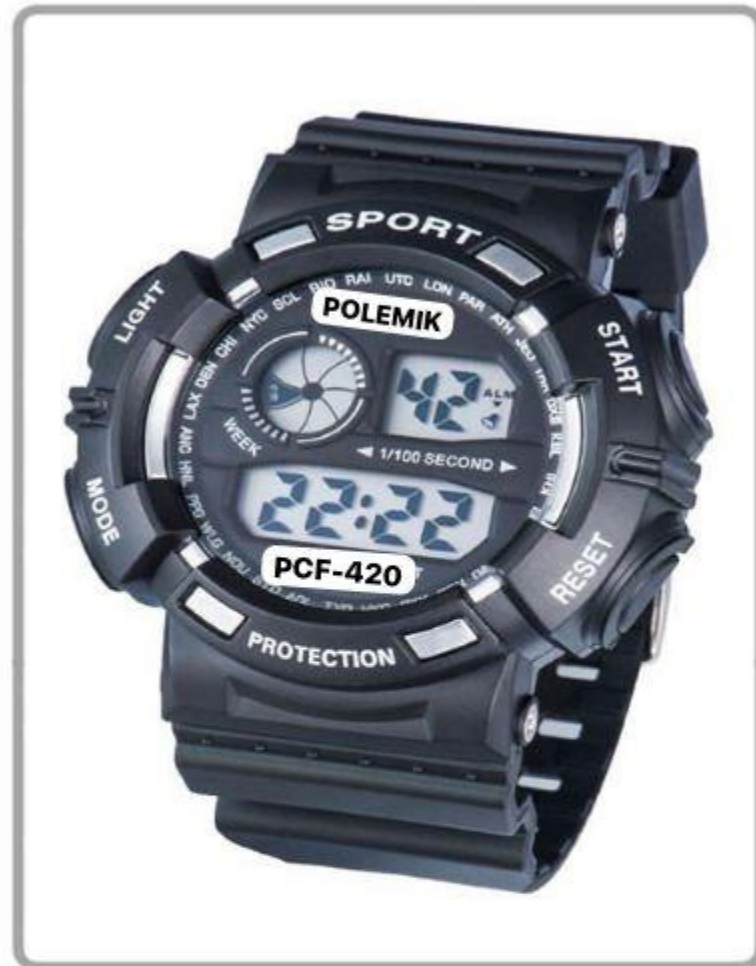

4200571

4200171

SIZE(L×W×H):260×53×18.5 mm

1. Time, date, week
2. Chime, daily alarm
3. Stopwatch(1/100 second start/stop)
4. Water resistant
5. EL-lamp, 12/24 hour format
6. TPU resin strap
7. Battery: Hg Free Alkaline Battery