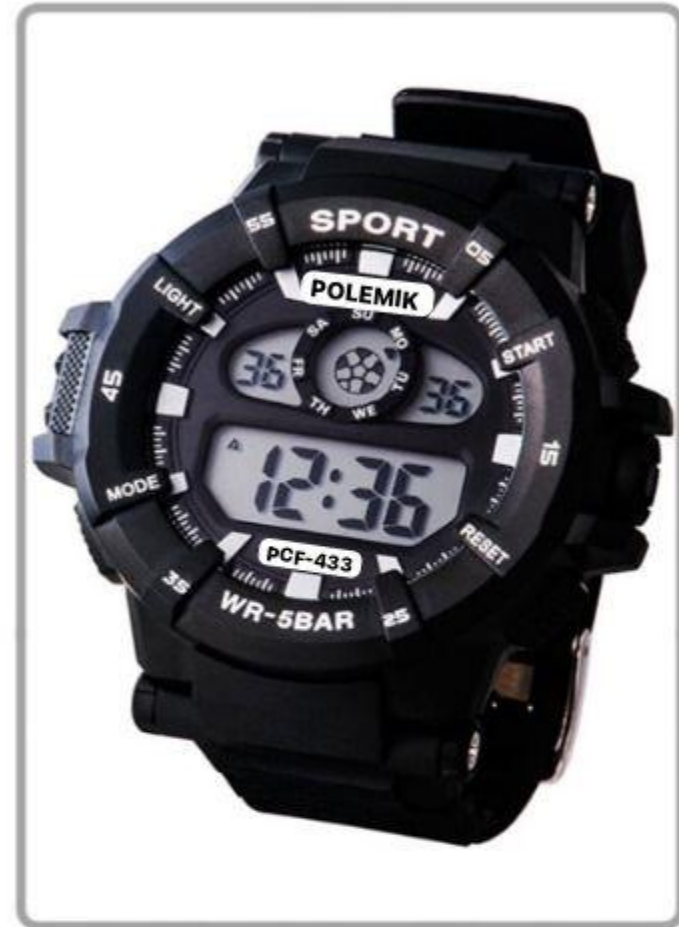

4330101

SIZE(LxWxH):265×55×17mm

1. Time, date, week
2. Chime, daily alarm
3. Stopwatch(1/100 second start/stop)
4. Water 50M resistant
5. EL-lamp, 12/24 hour format
6. TPU resin strap
7. Battery: Hg Free Alkaline Battery