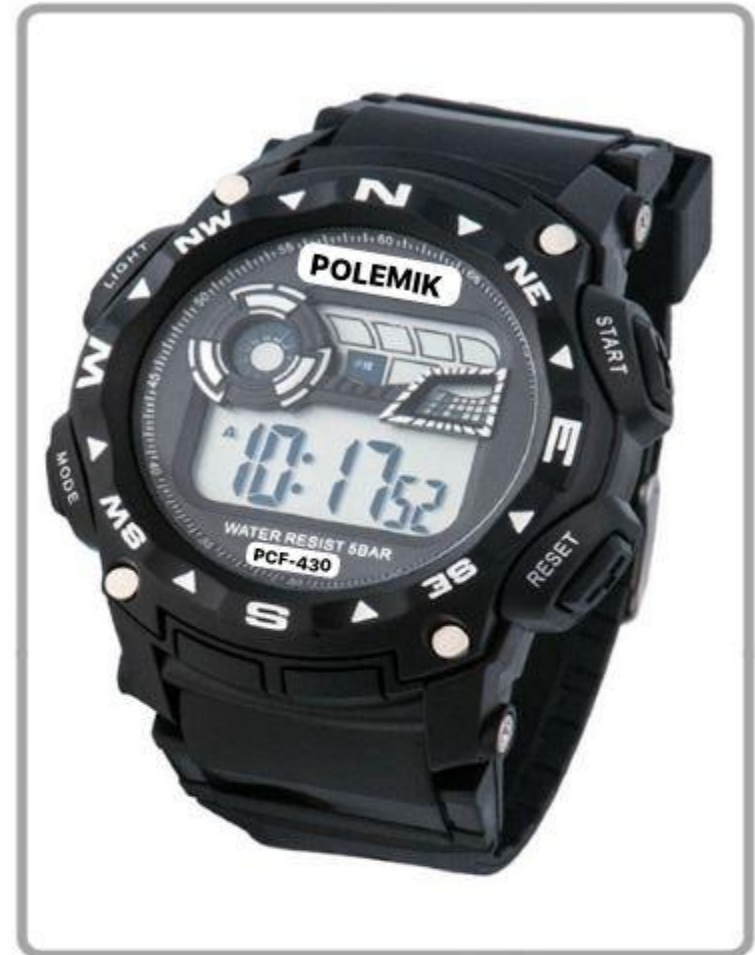

4300101

SIZE(L×W×H):260×49×18 mm

- 1.Time,date,week
- 2.Chime,daily alarm
- 3.Stopwatch(1/100 second start/stop)
- 4.Water 50M resistant
- 5.EL-lamp,12/24 hour format
- 6.TPU resin strap
- 7.Battery: Hg Free Alkaline Battery