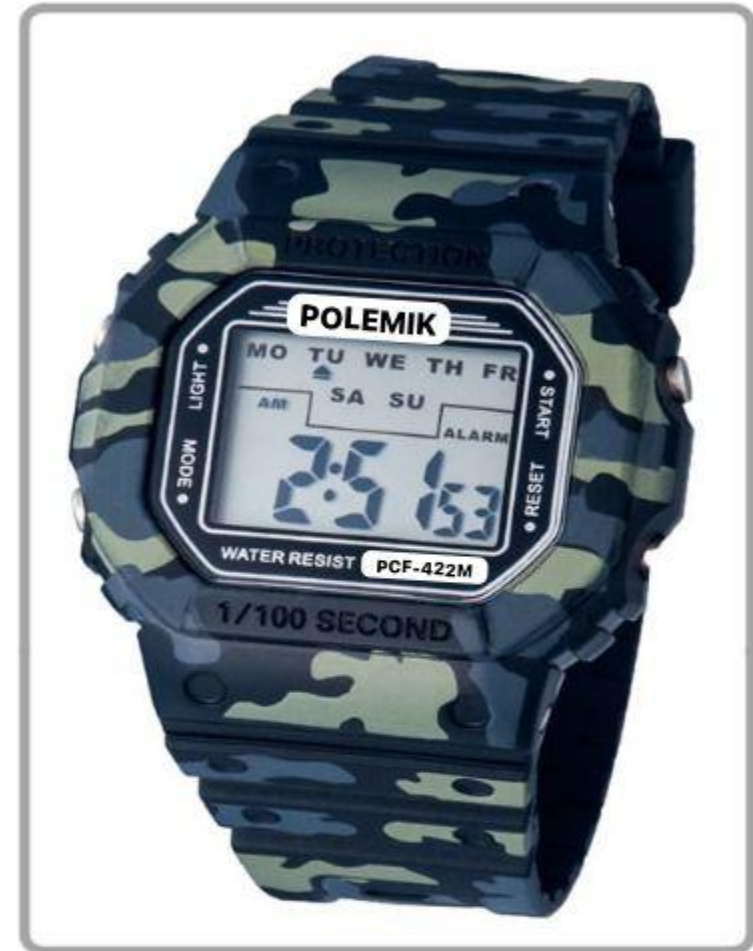

PCF-422M

422M4301

422M3501

422M3201

422M4701

422M0101

SIZE(L×W×H):245×44×13 mm

1. Time, date, week
2. Chime, daily alarm
3. Stopwatch(1/100 second start/stop)
4. Water resistant
5. EL-lamp, 12/24 hour format
6. TPU resin strap
7. Battery: Hg Free Alkaline Battery