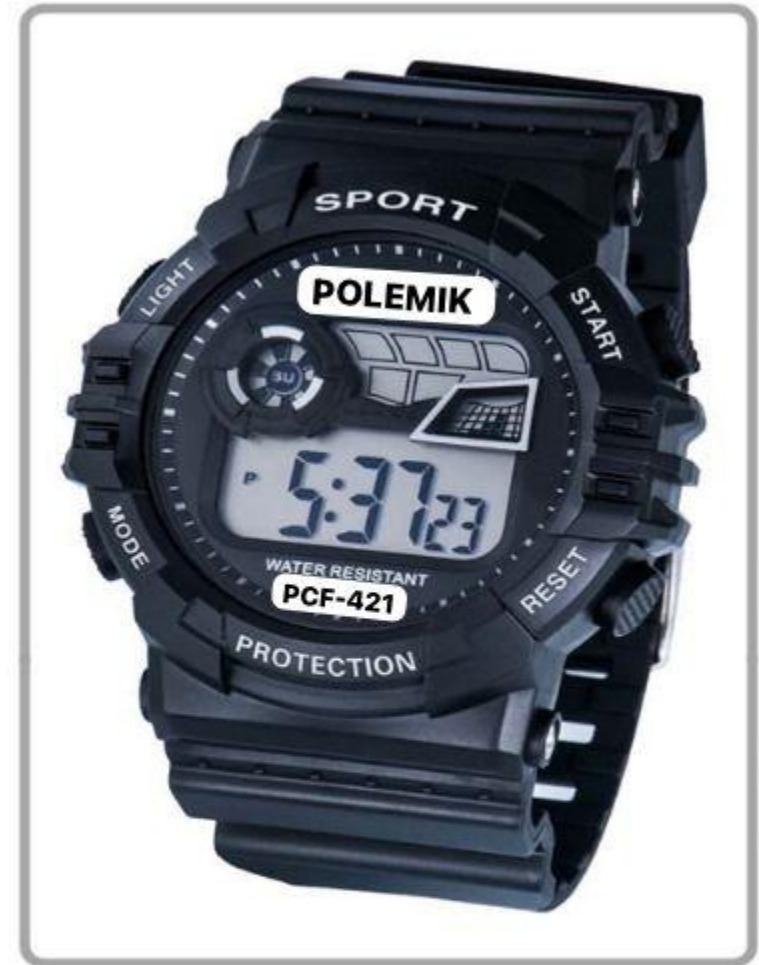

4210101

SIZE(L×W×H):260×49×17 mm

1. Time, date, week
2. Chime, daily alarm
3. Stopwatch(1/100 second start/stop)
4. Water resistant
5. EL-lamp, 12/24 hour format
6. TPU resin strap
7. Battery: Hg Free Alkaline Battery