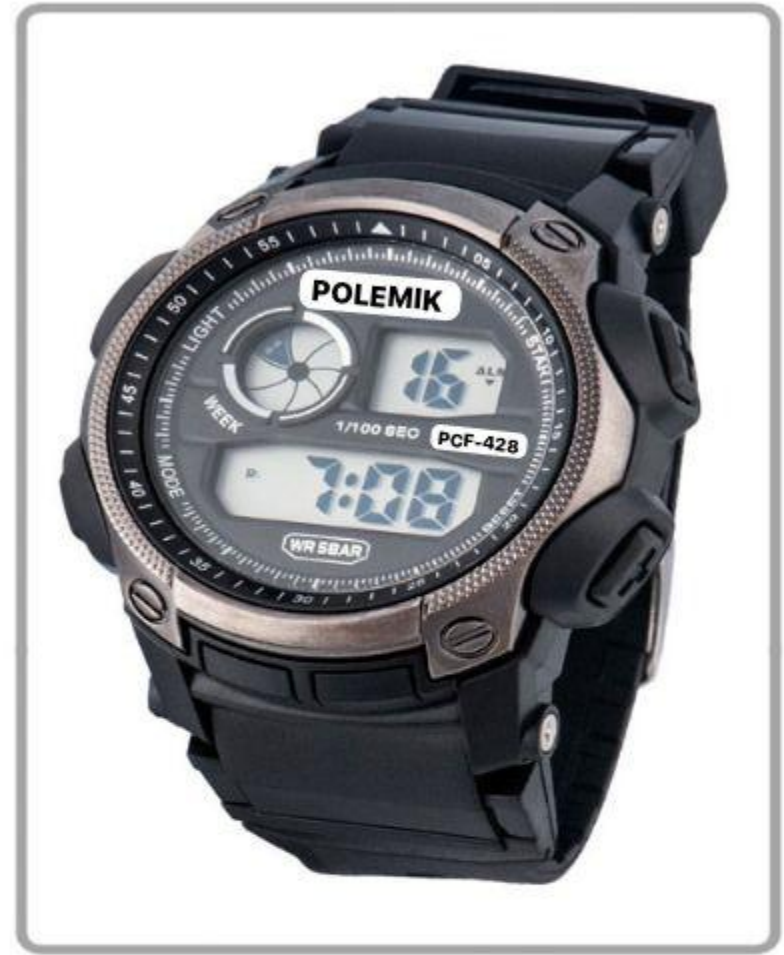

4280101

SIZE(L×W×H): 260×49×17 mm

1. Time, date, week
2. Chime, daily alarm
3. Stopwatch(1/100 second start/stop)
4. Water 50M resistant
5. EL-lamp, 12/24 hour format
6. TPU resin strap
7. Battery: Hg Free Alkaline Battery