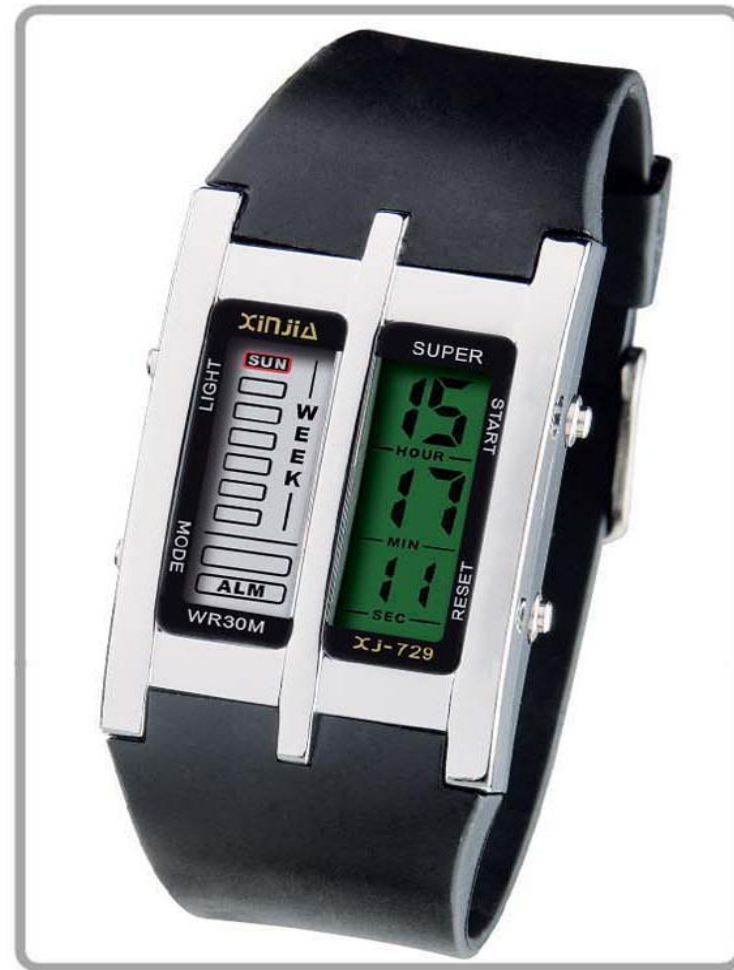

7269952

7260101

SIZE(L×W×H): 225×31×13.5mm

1. Time, date, week
2. Chime, daily alarm
3. Stopwatch(1/100 second start/stop)
4. Water 30M resistant
5. EL-lamp, 12/24 hour format
6. Battery: Hg Free Alkaline Battery

XJ-729

7290171-1

SIZE(L×W×H): 240×28×15mm

1. Time, date, week
2. Chime, daily alarm
3. Stopwatch(1/100 second start/stop)
4. Water 30M resistant
5. EL-lamp, 12/24 hour format
6. TPU resin strap
7. Battery: Hg Free Alkaline Battery