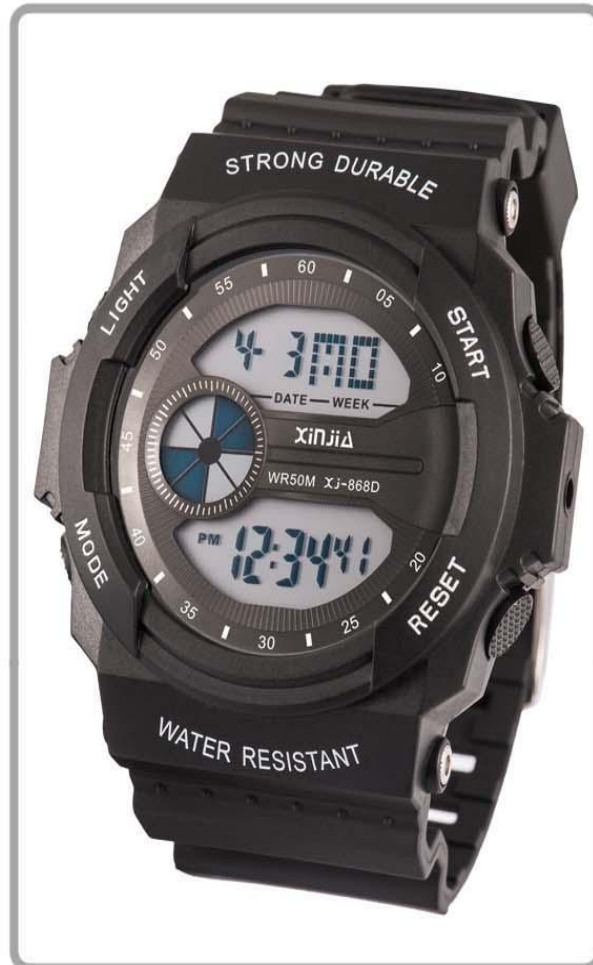

8672035

SIZE(L×W×H):240×43.5×15.5mm

1. Time, date, week
2. Chime, daily alarm
3. Stopwatch (1/100 second start/stop)
4. Water 50M resistant
5. EL-lamp, 12/24 hour format
6. TPU resin strap
7. Battery: Hg Free Alkaline Battery

868D0101-1

SIZE(L×W×H):260×52×18 mm

- 1.Time,date,week
- 2.Chime,daily alarm
- 3.Stopwatch(1/100 second start/stop)
- 4.Water 50M resistant
- 5.EL-lamp,12/24 hour format
- 6.TPU resin strap
- 7.Battery:1XCR2025