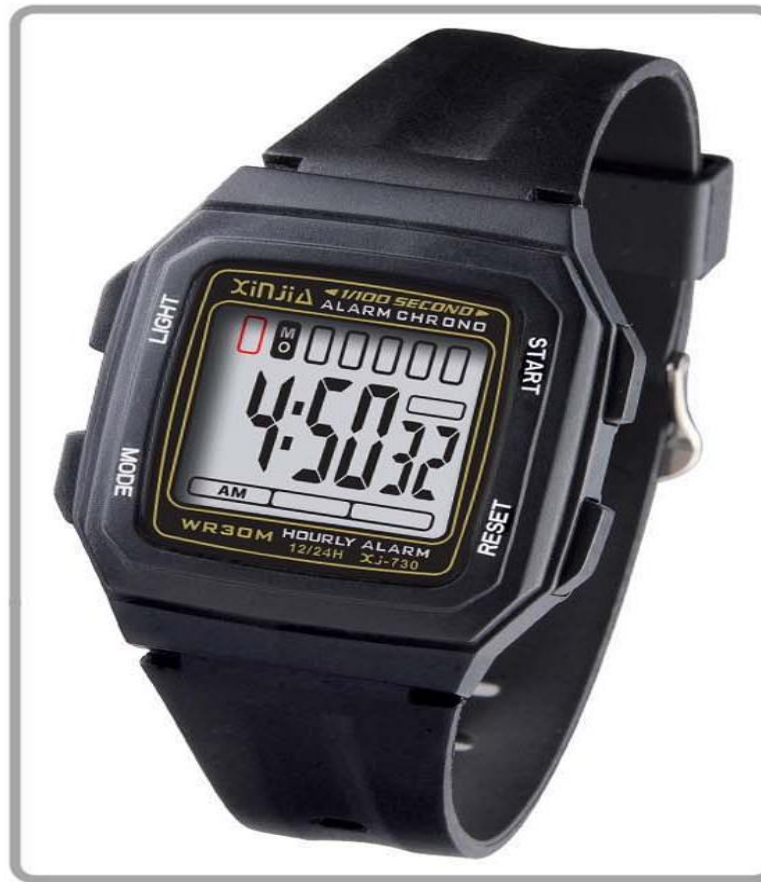

XJ-730

7300101

SIZE(L×W×H): 235×34×13mm

1. Time, date, week
2. Chime, daily alarm
3. Stopwatch(1/100 second start/stop)
4. Water 30M resistant
5. EL-lamp, 12/24 hour format
6. Battery: Hg Free Alkaline Battery