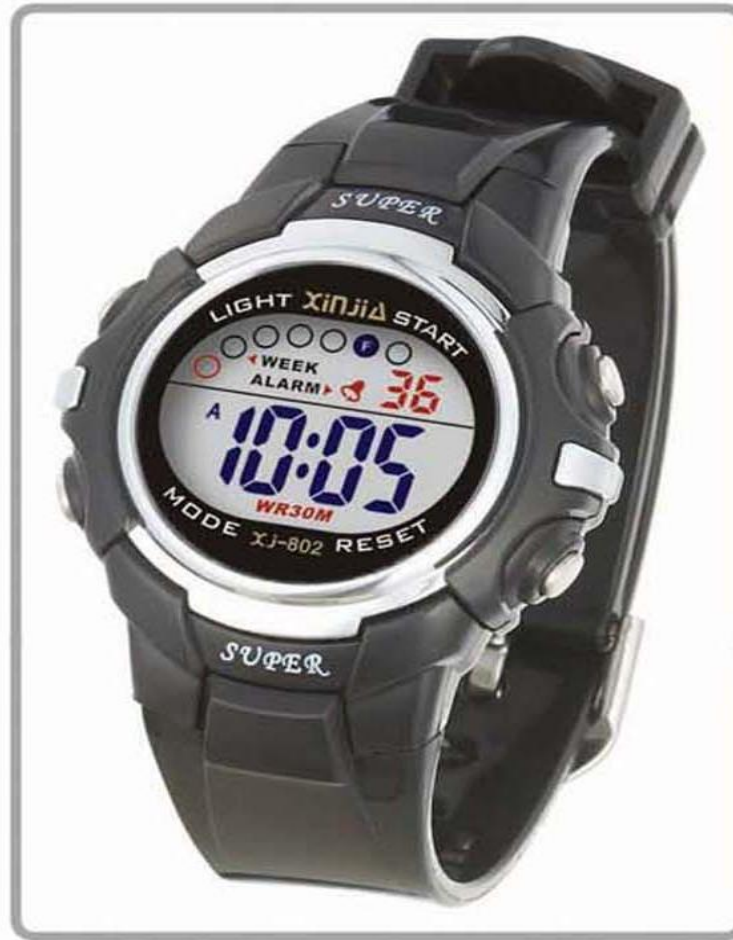

8025656

8029717

8020101

XJ-802

SIZE(L×W×H):225×34.5×13.5mm

1. Time, date, week
2. Chime, daily alarm
3. Stopwatch(1/100 second start/stop)
4. Water 30M resistant
5. EL-lamp, 12/24 hour format
6. Battery: Hg Free Alkaline Battery

XJ-802NG

8020101

SIZE(L×W×H):225×34.5×13.5mm

1. Time, date, week
2. Chime, daily alarm
3. Stopwatch(1/100 second start/stop)
4. Water 30M resistant
5. EL-lamp, 12/24 hour format
6. Battery: Hg Free Alkaline Battery