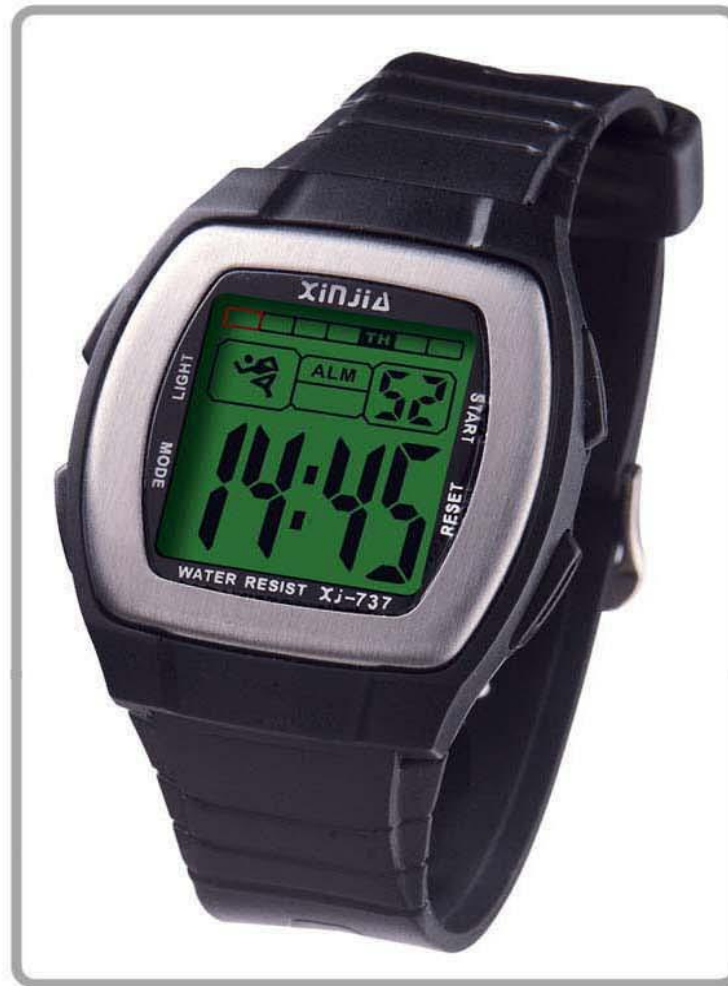

XJ-730

7300101

SIZE(L×W×H): 235×34×13mm

1. Time, date, week
2. Chime, daily alarm
3. Stopwatch(1/100 second start/stop)
4. Water 30M resistant
5. EL-lamp, 12/24 hour format
6. Battery: Hg Free Alkaline Battery

XJ-737

7370189

SIZE(L×W×H):245×38×12mm

1. Time, date, week
2. Chime, daily alarm
3. Stopwatch(1/100 second start/stop)
4. Water resistant
5. EL-lamp, 12/24 hour format
6. With Alloy Watch Bezel
7. Battery: Hg Free Alkaline Battery