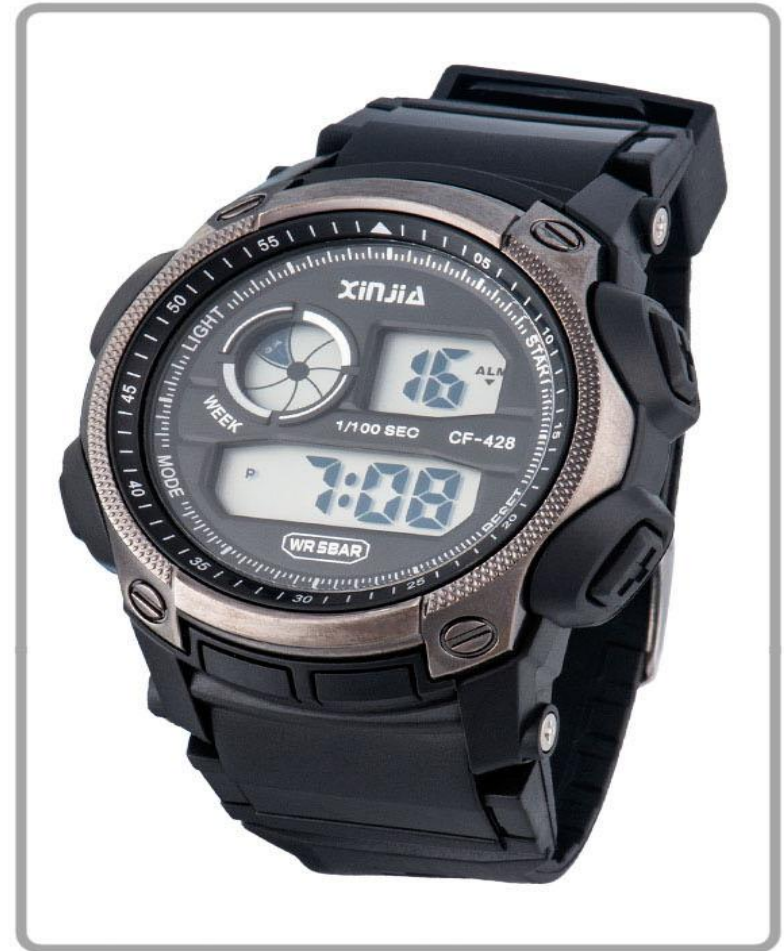

4280101

SIZE(L×W×H): 260×49×17 mm

1. Time, date, week
2. Chime, daily alarm
3. Stopwatch(1/100 second start/stop)
4. Water 50M resistant
5. EL-lamp, 12/24 hour format
6. TPU resin strap
7. Battery: Hg Free Alkaline Battery