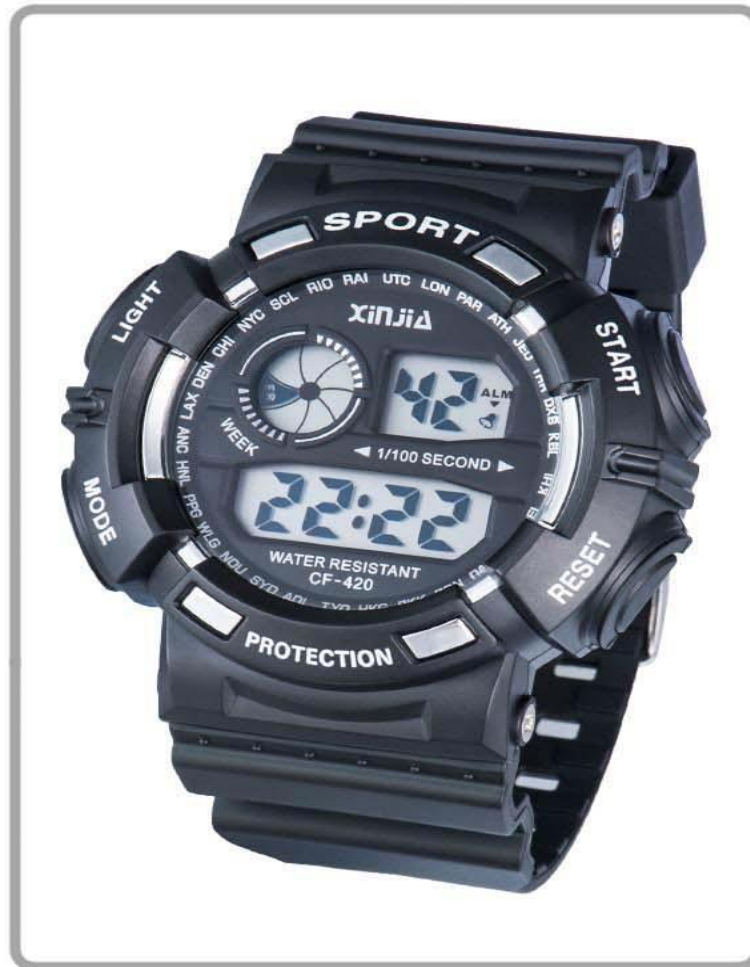

4200171

SIZE(L×W×H):260×53×18.5 mm

1. Time, date, week
2. Chime, daily alarm
3. Stopwatch(1/100 second start/stop)
4. Water resistant
5. EL-lamp, 12/24 hour format
6. TPU resin strap
7. Battery: Hg Free Alkaline Battery