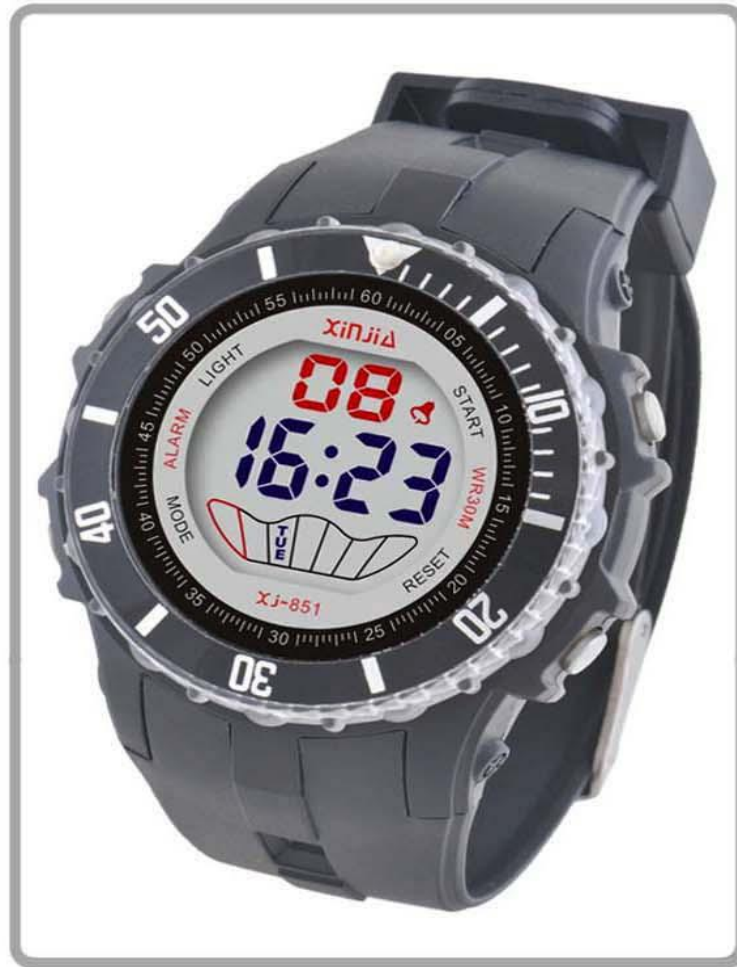

8500130

XJ-850

SIZE(L×W×H):230×36×13mm

- 1.Time,date,week 2.Chime,daily alarm
- 3.Stopwatch(1/100 second start/stop) 4.Water 30M resistant
- 5.EL-lamp,12/24 hour format 6.TPU resin strap
- 7.Battery:Hg Free Alkaline Battery

XJ-851

8513101

8513401

8513424

8510101

SIZE(L×W×H): 250×44.5×13.5mm

1. Time, date, week
2. Chime, daily alarm
3. Stopwatch(1/100 second start/stop)
4. Water 30M resistant
5. EL-lamp, 12/24 hour format
6. TPU resin strap
7. Battery: Hg Free Alkaline Battery