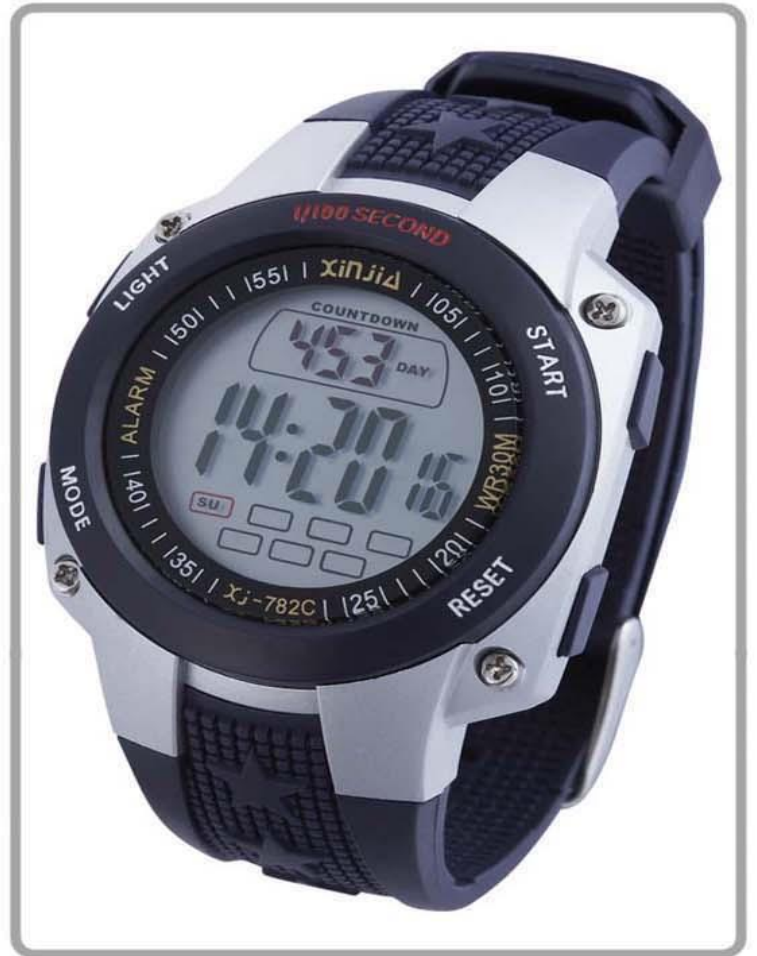

782C0101

782C9723

782C9731

782C9901

782C9916

782C9906

SIZE(L×W×H): 250×42×16mm

1. Time, calendar, week
2. Chime, daily alarm
3. Stopwatch(1/100 second start/stop)
4. Water 30M resistant
5. EL-lamp, 12/24 hour format
6. TPU resin strap
7. Daily-Countdown Function
8. Battery:1XCR2025